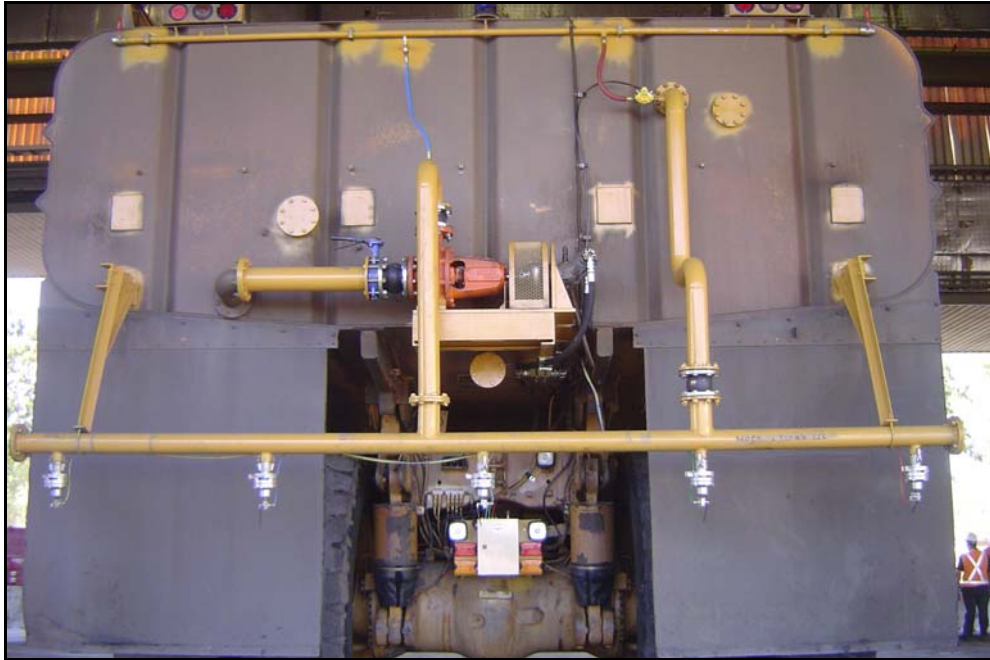

Integrated Reliability Solutions Pty Ltd

ABN 41112056505

Figure 3
Assembly View