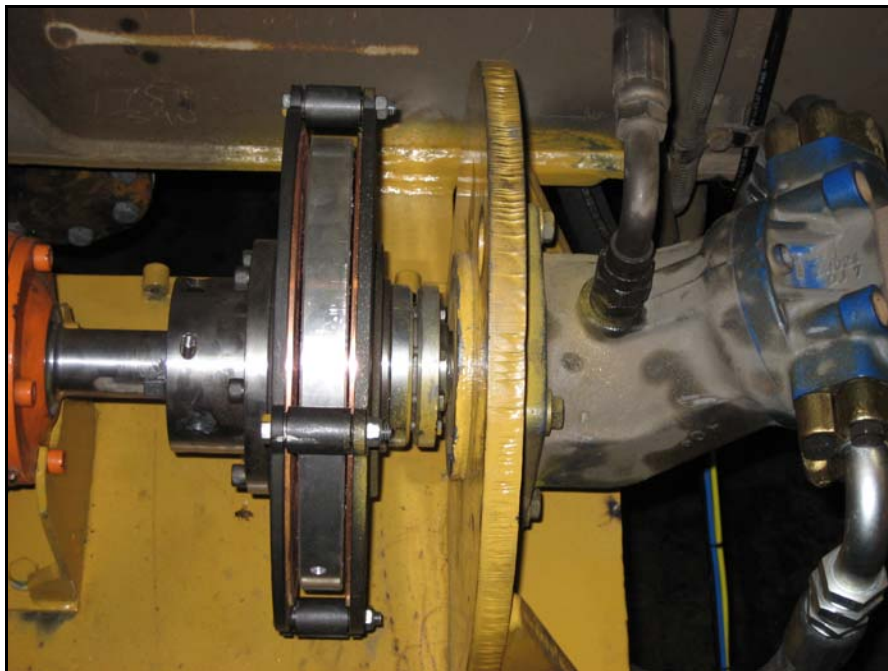

## Thiess Water Truck Application 92 kW Drive @ 3000 RPM

**Figure 1**  
**Before MagnaDrive- Pumps failed due to alignment issues**

**Figure 2**  
**Fitted with MagnaDrive MGE Coupling**

**Mailing Address:** PO Box 1188, Warners Bay, NSW 2282.  
**Delivery Address:** Unit 11B- 77 Munibung Road, Cardiff, NSW 2285.  
**Phone:** 02 49537433. **Fax:** 02 49537267. **Mobile:** 0438000624