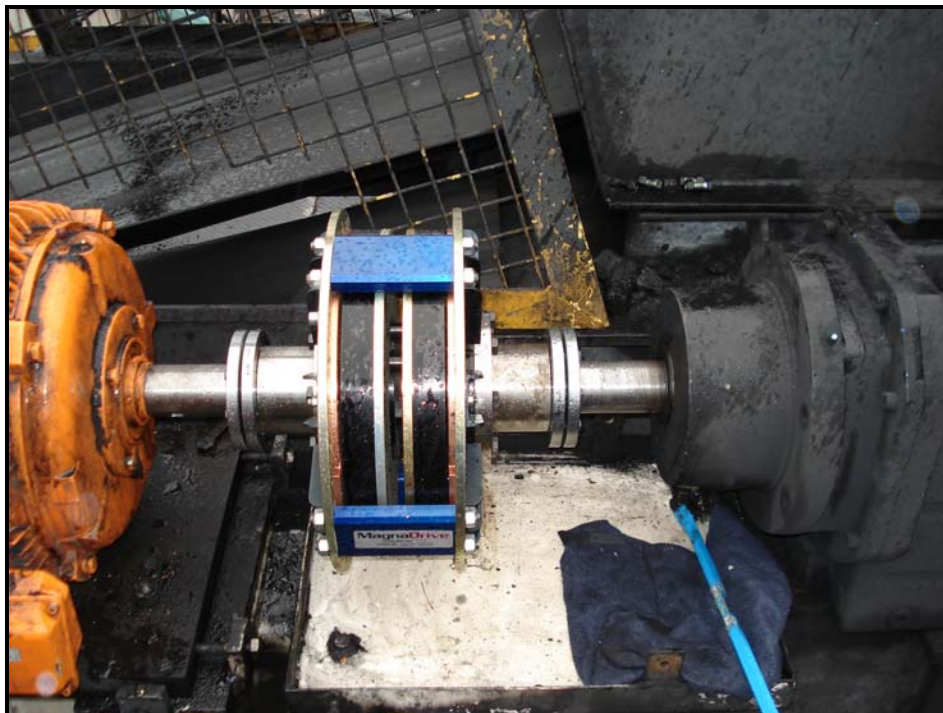

Integrated Reliability Solutions Pty Ltd

ABN 41112056505

Integrated Reliability Solutions Pty Ltd
15 Nelson Rd, Cardiff NSW 2285

P: +61 (0)2 4903 8900 F: +61 (0)2 4953 7267 E: sales@lubrication.com.au
www.lubrication.com.au