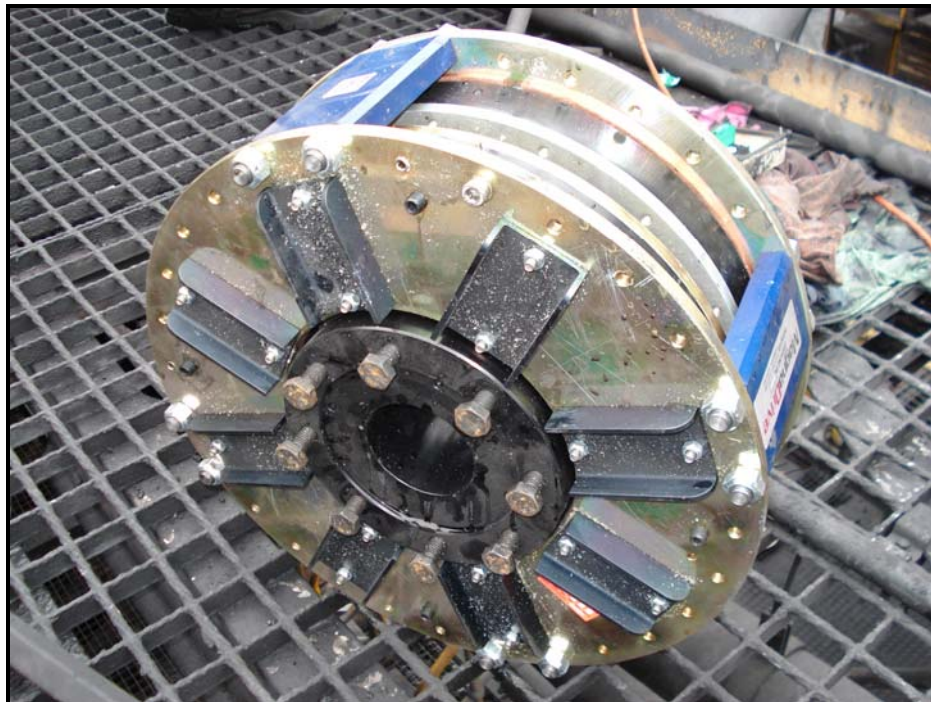

Integrated Reliability Solutions Pty Ltd

ABN 41112056505

Integrated Reliability Solutions Pty Ltd
15 Nelson Rd, Cardiff NSW 2285

P: +61 (0)2 4903 8900 F: +61 (0)2 4953 7267 E: sales@lubrication.com.au
www.lubrication.com.au