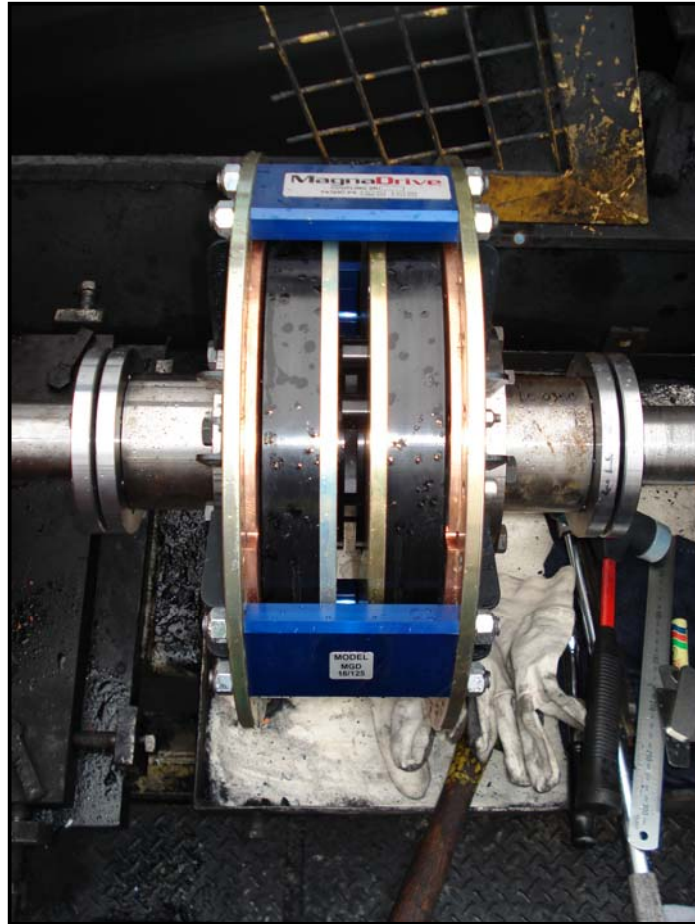

Integrated Reliability Solutions Pty Ltd

ABN 41112056505

Integrated Reliability Solutions Pty Ltd
15 Nelson Rd, Cardiff NSW 2285

P: +61 (0)2 4903 8900 F: +61 (0)2 4953 7267 E: sales@lubrication.com.au
www.lubrication.com.au