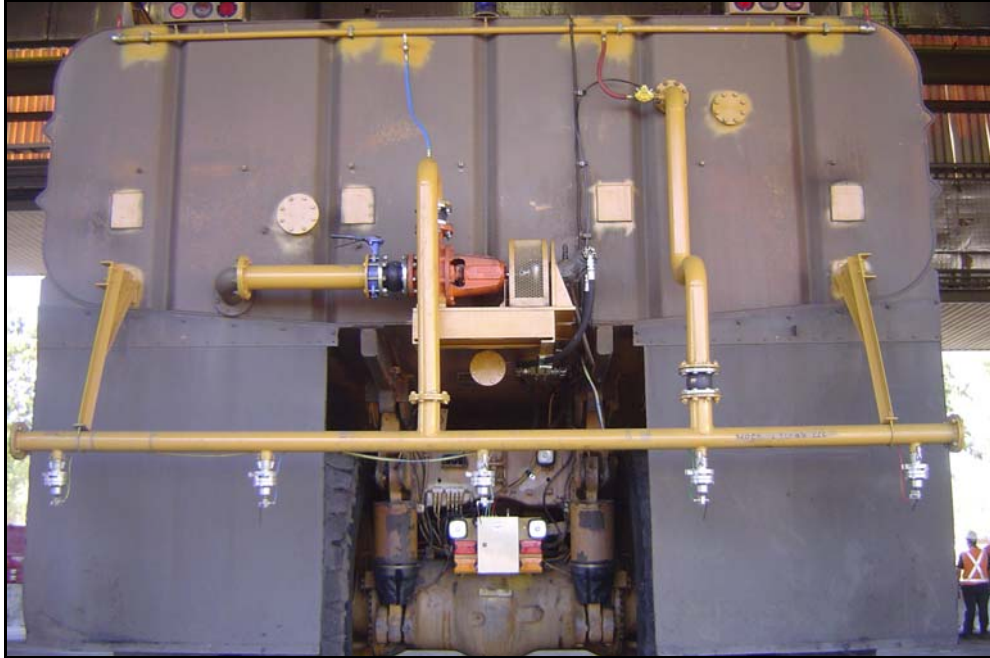

Integrated Reliability Solutions Pty Ltd

ABN 41112056505

Figure 3
Assembly View