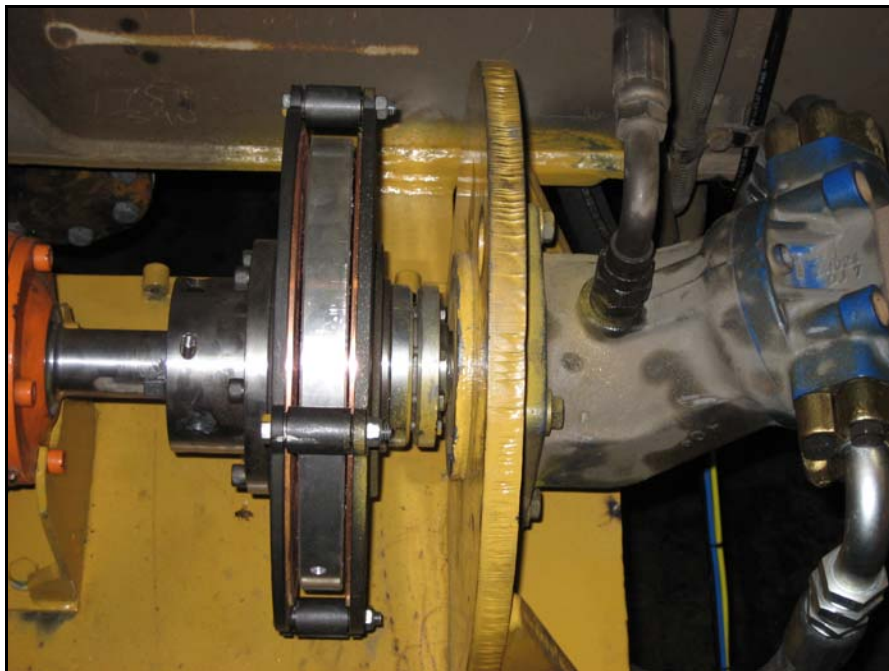

Integrated Reliability Solutions Pty Ltd

ABN 4112056505

Thiess Water Truck Application 92 kW Drive @ 3000 RPM

Figure 1

Before MagnaDrive- Pumps failed due to alignment issues

Figure 2

Fitted with MagnaDrive MGE Coupling